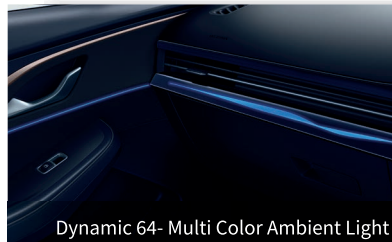

## OMODA 5 H Model

Phantom Grey  
with Red Stripe

Khaki White  
with Red Stripe

Dark Black  
with Red Stripe

Khaki White+Black  
with Red Stripe

# INTERIOR